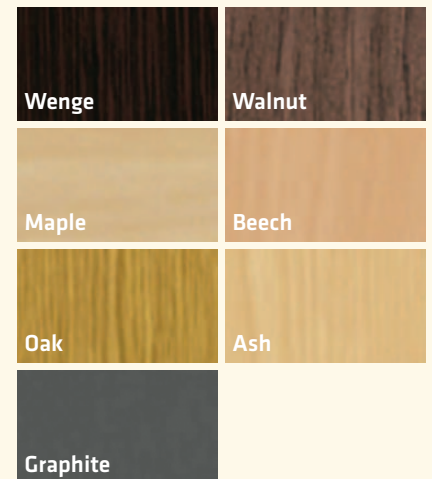

Finishes:

Continuous desktops: 40mm thick, wood grain laminate or veneer
Straight front panels: wood grain laminate, coloured laminate or veneer
Body / structure: wood grain laminate or veneer

Shelving

Sizes:

Bay heights: 1200mm; 1554mm; 1905mm;
2260mm; 2613mm
Shelf widths: 750mm; 900mm
Shelf depths: 250mm; 300mm

Options:

- Flat adjustable shelves
- Display adjustable shelves
- Reversible adjustable shelves
- Slat wall panels
- Lighting
- Pocket displays

Finishes:

Wood grain laminate or veneer

Body Colours

Accent Colours

Colours and finishes shown, act as a guide only. For a true and accurate representation, please contact our sales team by email: info@fgm.uk.com or by phone: 01234 743311